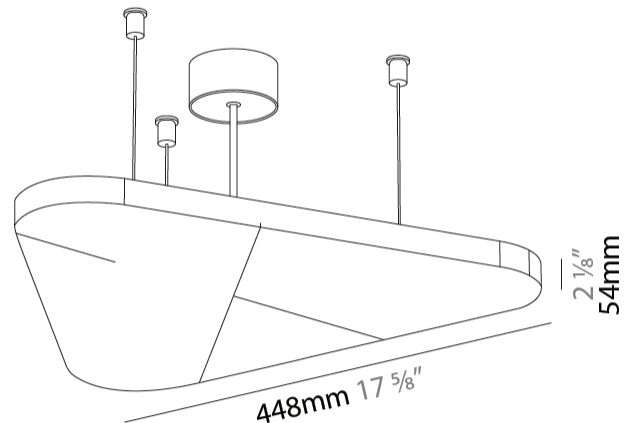

GENERAL

Series: Victory Acoustic Light Panel
Brand: Prolicht
Division: Architectural
Mounting Type: Suspension
Mounting Location: Ceiling
Subcategory: Acoustic

PHYSICAL

Shape: Abstract
Length (mm): 496
Length (in): 19 1/2
Width (mm): 448
Width (in): 17 5/8
Height (mm): 54
Height (in): 2 1/8
Light Distribution: Indirect
Fixture Finish: SSR / BKV / CWI / CRY / HAB / UFT / ITA / RUA / FTG / MYG / LOD / PUS / FRO / FUP / KIA / POP / BLS / SPG / MEY / GOH / GUM / CHC / COM / ABZ / JAG / OBR / MOS / ROR
Accent Finish: ANC / ASH / BNA / BTC / BZE / CEL / EGG / EVG / FOG / FOS / FST / FUA / IRI / IRO / KHA / LIC / LIM / MER / MSN / MUS / ONX / PEA / PLU / POL / PPY / RAY / ROY / RST / STE / SWD / TAN / TAU
Fixture Material: Aluminum
Cable Details: 2 000mm / 78 3/4" or 6 000mm / 236 1/4" Transparent Cable

ELECTRICAL

Lamp Type: LED (Zhaga Standard)
Input Wattage (W): 10
Total Output Wattage (W): 9.1
Dimming: Non-Dimmable
Driver Included: Yes
Driver Location: Integrated
Driver Type: Constant Current - Universal
Driver Class: Class 2
Input Voltage (V): 120 - 277

LED

Color Temperature (°K): 2700 / 3000 / 3500 / 4000
Max. Delivered Lumen (lm): 701 / 708 / 730 / 751
Nominal Lumen (lm): 855 / 864 / 890 / 916
CRI: >90 CRI
Lamp Life (hrs): 50000

OPTICAL

RATINGS AND CERTIFICATIONS

Certified By: CSA Certified to UL and CSA Standards
IP rating: IP20